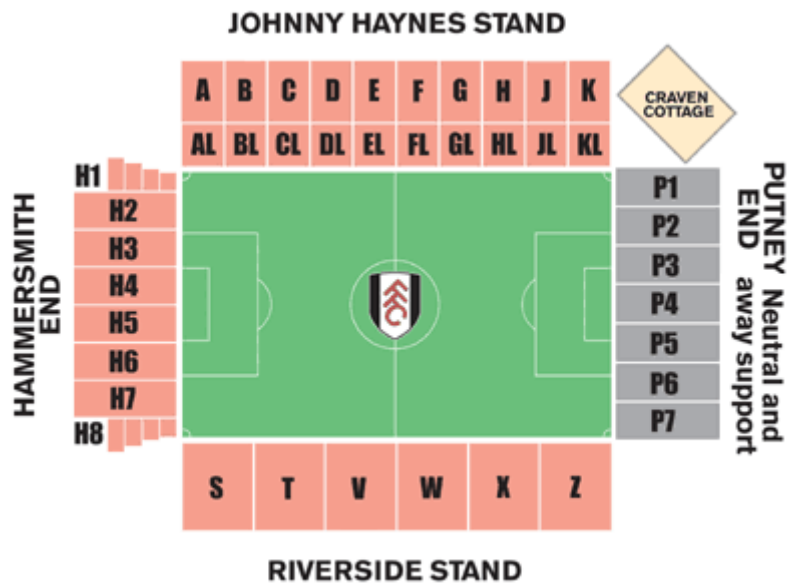

FULHAM FOOTBALL CLUB

CRAVEN COTTAGE STADIUM

FANATICS FFC SUPPORTERS SECTION – HAMMERSMITH BLOCK H4

*** Fanatics tickets in front two rows of H4!**

Fanatics tickets are seated all together in the Hammersmith End as seen in the photo below. Our seats are ideally situated just to the right of the goal in the front two rows (between the 'H' & 'A')